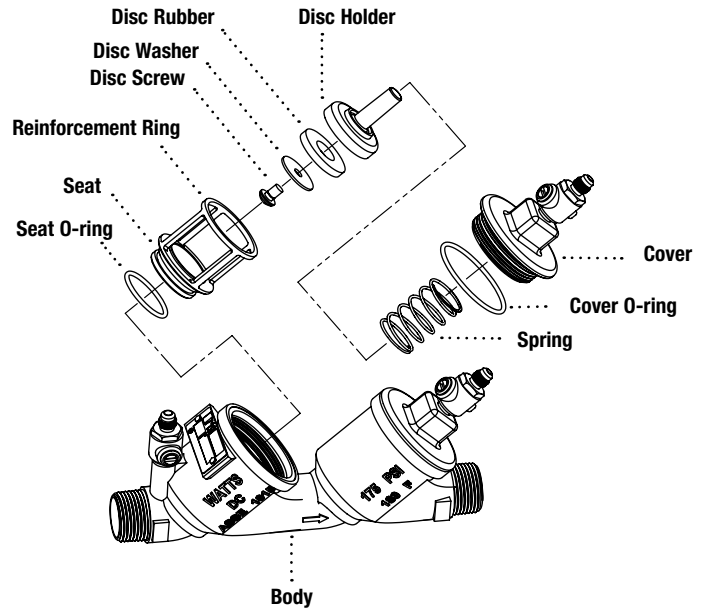

Kit consists of: disc rubber, seat O-ring and cover O-ring.

1st or 2nd Check Seat Kits

LEAD FREE*	ORDERING CODE	KIT NO.	SIZE	LIST PRICE
	0888997	RK 719R10 S	1/2" – 3/4"	32.25
	0889069	RK 719 S	1/2"	29.00
	0889070	RK 719 S	3/4"	38.25
	0889071	RK 719 S	1"	39.50
	0888998	RK 719 S	1 1/4" – 1 1/2"	60.25
	0888999	RK 719 S	2"	66.75

Kit consists of: seat, seat O-ring and cover O-ring.

Complete Valve Rubber Parts Kits

LEAD FREE*	ORDERING CODE	KIT NO.	SIZE	LIST PRICE
	0889078	RK 719 RT	1/2"	45.75
	0889079	RK 719 RT	3/4"	47.50
	0889080	RK 719 RT	1"	57.50
	0889081	RK 719 RT	1 1/4" – 1 1/2"	61.00
	0889082	RK 719 RT	2"	62.00

Kit consists of: 2 check seat O-rings, 2 check cover O-rings, 2 check rubbers.

1st or 2nd Check Cover Kits

LEAD FREE*	ORDERING CODE	KIT NO.	SIZE	LIST PRICE
	0889072	LFRK 719-R10-C	1/2" – 3/4"	77.00
	0794039	LFRK 719 C	1/2"	58.75
	0794040	LFRK 719 C	3/4"	95.00
	0794041	LFRK 719 C	1"	98.75
	0794042	LFRK 719 C	1 1/4" – 1 1/2"	130.50
	0794043	LFRK 719 C	2"	153.00

Kit consists of: cover and cover O-ring.

For 1 1/4" 719R15 models use 1 1/4" - 1 1/2" repair kits.

*The wetted surface of this product contacted by consumable water contains less than 0.25% of lead by weight.