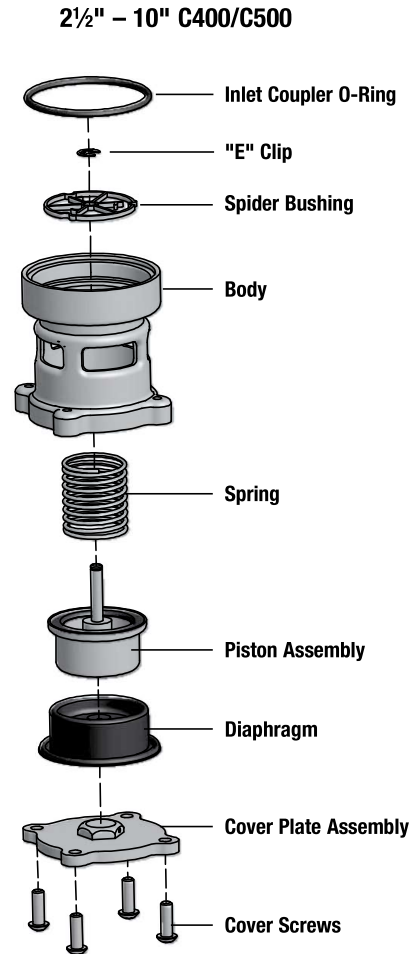

Repair Parts

Series C400/C/M400 Reduced Pressure Zone Assembly 2 1/2" – 10" Series C500/C/M/LFC/LFM500 Reduced Pressure Detector Assembly 2 1/2" – 10"

Relief Valve Kits

When ordering specify Ordering Code, Kit No., and Valve Size.

	ORDERING CODE	KIT NO.	SIZE	LIST PRICE
Total Relief Valve Kit				
LEAD FREE	7010046	ARK C/M 400/500 VT	2 1/2" - 10"	$ 1,268.00
Kit Includes: Complete RV w/36" Hose, RV O-Ring and Lube				
Relief Valve Rubber Parts Kit				
LEAD FREE	7010047	ARK C/M 400/500 RV	2 1/2" - 10"	359.50
Kit Includes: RV Diaphragm, RV Piston, RV E-Clip, RV O-Ring and Lube				

Repair Parts

Series C/M400, C/M500, LFC/LFM500 Relief Valve Sensing Lines

Colt

DESCRIPTION	USE FOR	ORDERING CODE	LIST PRICE
Hose 1/2 x 20"	2 1/2 – 4 C400, C500/LFC500	7018890	$15.50
Hose 1/2 x 24"	2 1/2 & 3 C400 N & Z	7018891	17.75
	2 1/2 & 3 C500 N & Z		
Hose 1/2 x 30"	6 C400, 4 C400N, 2 1/2, 3, 4 C400Z, 6, 8 C500/LFC500 4, 6, 8 C500/LFC500 N & Z, 2 1/2, 3, 4 C500BFG/LFC500BFG, 2 1/2, 3, 4, 6 C500BFG/LFC500BFG N & Z	7018892	19.50
Hose 1/2 x 36"	8 & 10 C400, 6, 8, 10 C400 N & Z, 10 C500/LFC500 N & Z, 6 & 8 C500BFG/LFC500BFG N & Z	7018893	24.00

Maxim

DESCRIPTION	USE FOR	ORDERING CODE	LIST PRICE
Hose 1/2 x 20"	2 1/2 & 3 M400, M500/LFM500	7018890	$15.50
Hose 1/2 x 24"	2 1/2 & 3 M400 N & Z	7018891	17.75
Hose 1/2 x 30"	6 M400, 2.5, 3, 4 M500/LFM500, 2 1/2, 3, 4 M400 N & Z, 2 1/2, 3, 4 M500/LFM500 N & Z, 2 1/2 & 3 M500/LFM500 N & Z BFG	7018892	19.50
Hose 1/2 x 36"	8 & 10 M400, 6, 8, 10 M400 N & Z, 4 & 6 M400BFG N & Z, 6, 8, 10 M500/LFM500, 6, 8, 10 M500/LFM500 N & Z 4 & 6 M500/LFM500BFG N & Z	7018893	24.00