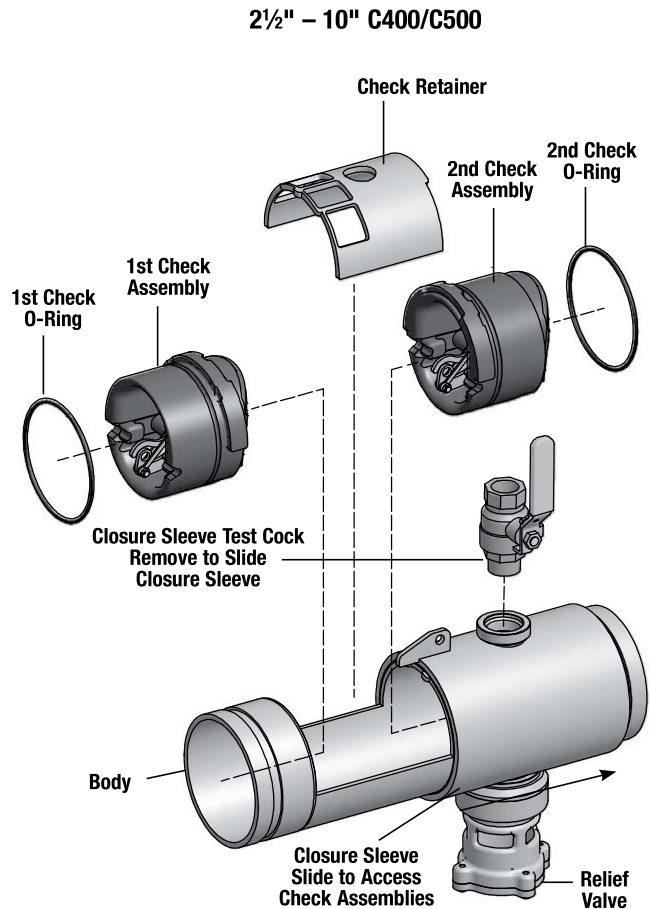

Kit Includes: Complete RV w/36" Hose, RV O-Ring and Lube

**Relief Valve Rubber Parts Kit**

LEAD FREE	7010047	ARK C/M 400/500 RV	2 1/2" - 10"		359.50
-----------	---------	--------------------	--------------	--	--------

Kit Includes: RV Diaphragm, RV Piston, RV E-Clip, RV O-Ring and Lube

**Cover Kits**

LEAD FREE	7020198	ARK C/M C	2 1/2" - 4"		684.50
	7020199	ARK C/M C	6"		919.00
	7020200	ARK C/M C	8"		1,569.00
	7020201	ARK C/M C	10"		1,916.00

Kit Includes: Cover Sleeve, Sleeve O-Ring (2) and Lube

**Test Cocks**

LEAD FREE	7018152	ARK C/M TC3	1/2"	(2 1/2" - 4")	191.00
	7018153	ARK C/M TC3	3/4"	(6" - 10")	191.00

Sleeve Test Cock #3

## Repair Parts