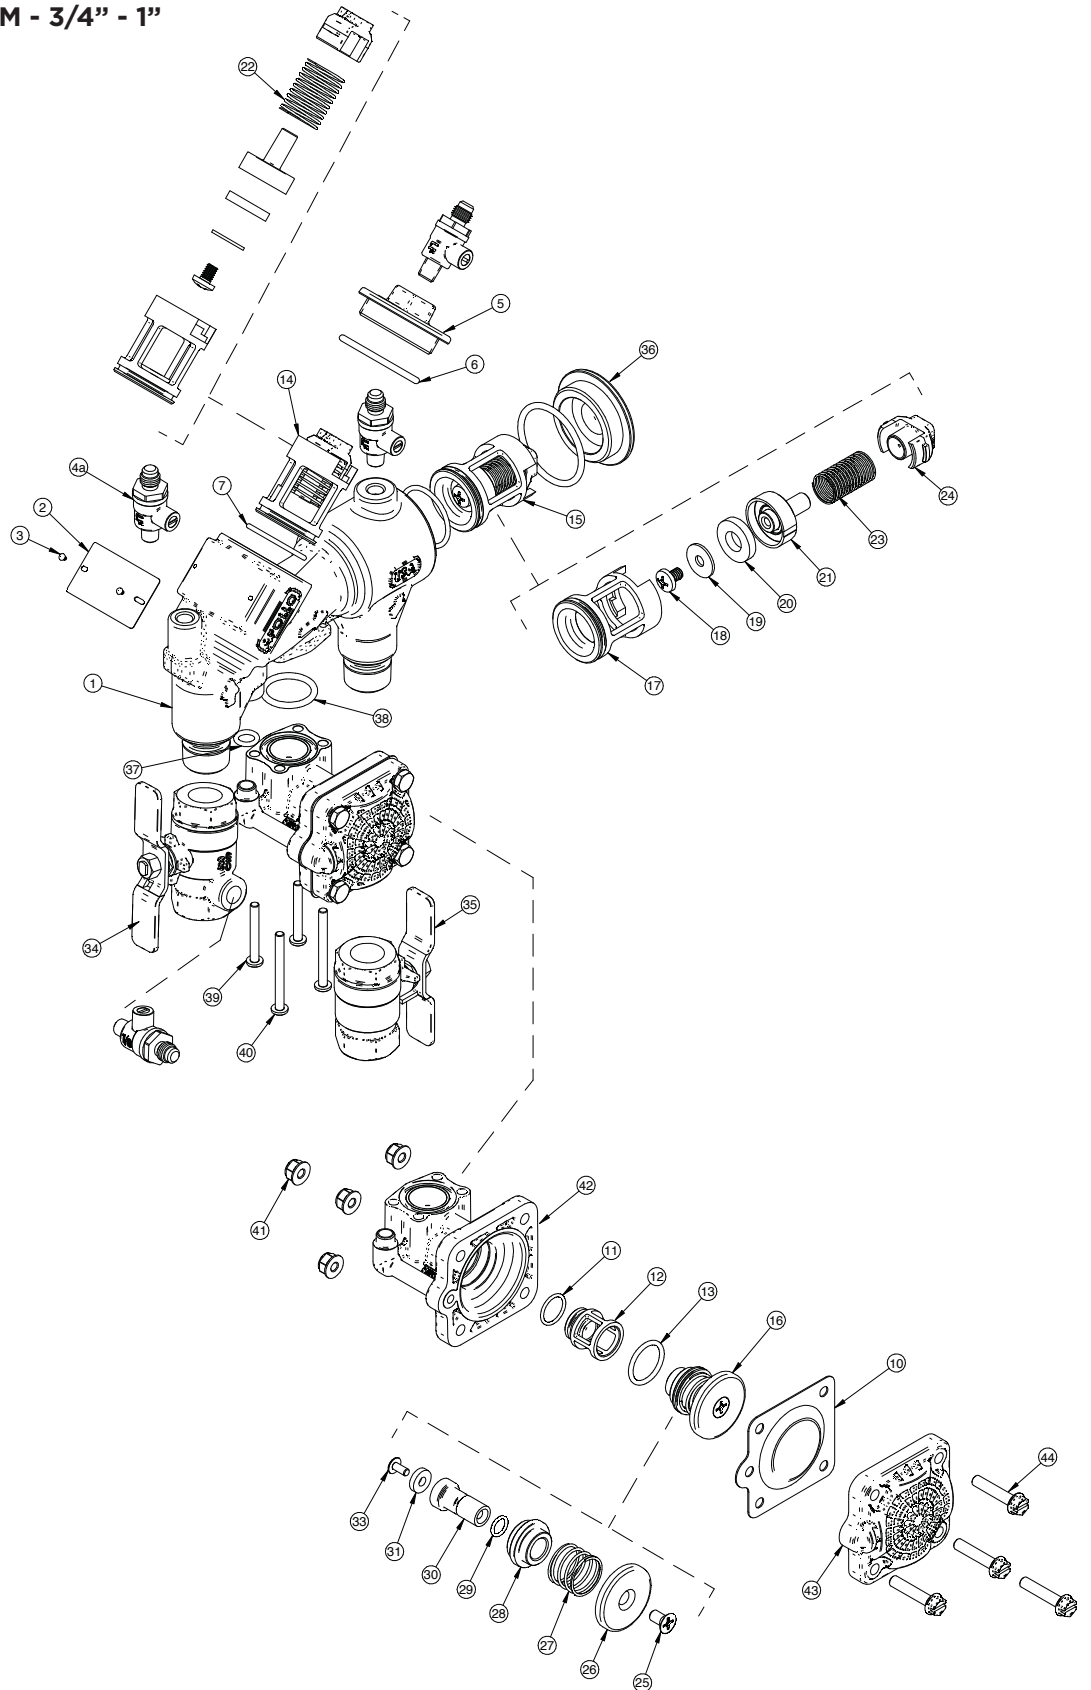

PART NUMBER DIAGRAM - 1/2" - 2"

FIGURE 4

PART NUMBER DIAGRAM - 3/4" - 1"

FIGURE 5

REPAIR KITS RP4A & RPLF4A - 1/2" - 2"

CHECK MODULE RUBBER KIT (ONE KIT REPAIRS ONE CHECK) (UNIVERSAL, FOR STANDARD & LEAD FREE VALVES)			QTY	SIZE				
				1/2"	3/4"	1"	1-1/4" - 1-1/2"	2"
ITEM #	REPAIR KIT MODEL NUMBER	ORDERING NUMBER	RK4A12CMR	RK4A34CMR	RK4A1CMR	RK4A112CMR	RK4A2CMR	
	ORDERING NUMBER		4A-003-01	4A-004-01	4A-005-01	4A-007-01	4A-008-01	
not shown	O-Ring Lubricant		I-9016-00					
20	Check Module Seat Disc	1	D-4771-00	D-4743-00	D-4770-00	D-4853-00	D-4873-00	
7	Check Module O-Ring	1	D-4880-00	D-4744-00	D-4882-00	D-4884-00	D-4885-00	
6	Cap O-Ring	1	D-4881-00	D-4812-00	D-4884-00	D-4885-00	D-4888-00	

RP FIRST CHECK COMPLETE KIT (ONE KIT REPAIRS ONE CHECK) (UNIVERSAL, FOR STANDARD & LEAD FREE VALVES)			QTY	SIZE				
				1/2"	3/4"	1"	1-1/4" - 1-1/2"	2"
ITEM #	REPAIR KIT MODEL NUMBER	ORDERING NUMBER	RK4A12RPCMC	RK4A34RPCMC	RK4A1RPCMC	RK4A112RPCMC	RK4A2RPCMC	
	ORDERING NUMBER		4A-003-03	4A-004-03	4A-005-03	4A-007-03	4A-008-03	
not shown	O-Ring Lubricant		I-9016-00					
14	Check Module S-Assy	1	W-9207-05	W-9208-05	W-9209-05	W-9210-05	W-9211-05	
7	Check Module O-Ring	1	D-4880-00	D-4744-00	D-4882-00	D-4884-00	D-4885-00	
6	Cap O-Ring	1	D-4881-00	D-4812-00	D-4884-00	D-4885-00	D-4888-00	

RP SECOND CHECK COMPLETE KIT (ONE KIT REPAIRS ONE CHECK) (UNIVERSAL, FOR STANDARD & LEAD FREE VALVES)			QTY	SIZE				
				1/2"	3/4"	1"	1-1/4" - 1-1/2"	2"
ITEM #	REPAIR KIT MODEL NUMBER	ORDERING NUMBER	RK4A12CMC	RK4A34CMC	RK4A1CMC	RK4A112CMC	RK4A2CMC	
	ORDERING NUMBER		4A-003-02	4A-004-02	4A-005-02	4A-007-02	4A-008-02	
not shown	O-Ring Lubricant		I-9016-00					
15	Check Module S-Assy	1	W-9075-05	W-9003-05	W-9074-05	W-9159-05	W-9204-05	
7	Check Module O-Ring	1	D-4880-00	D-4744-00	D-4882-00	D-4884-00	D-4885-00	
6	Cap O-Ring (for DC/RP)	1	D-4881-00	D-4812-00	D-4884-00	D-4885-00	D-4888-00	
extra part(s)	Bonnet O-Ring (for PVB)	1	D-4812-00	D-4883-00	D-4887-00	D-4858-00		