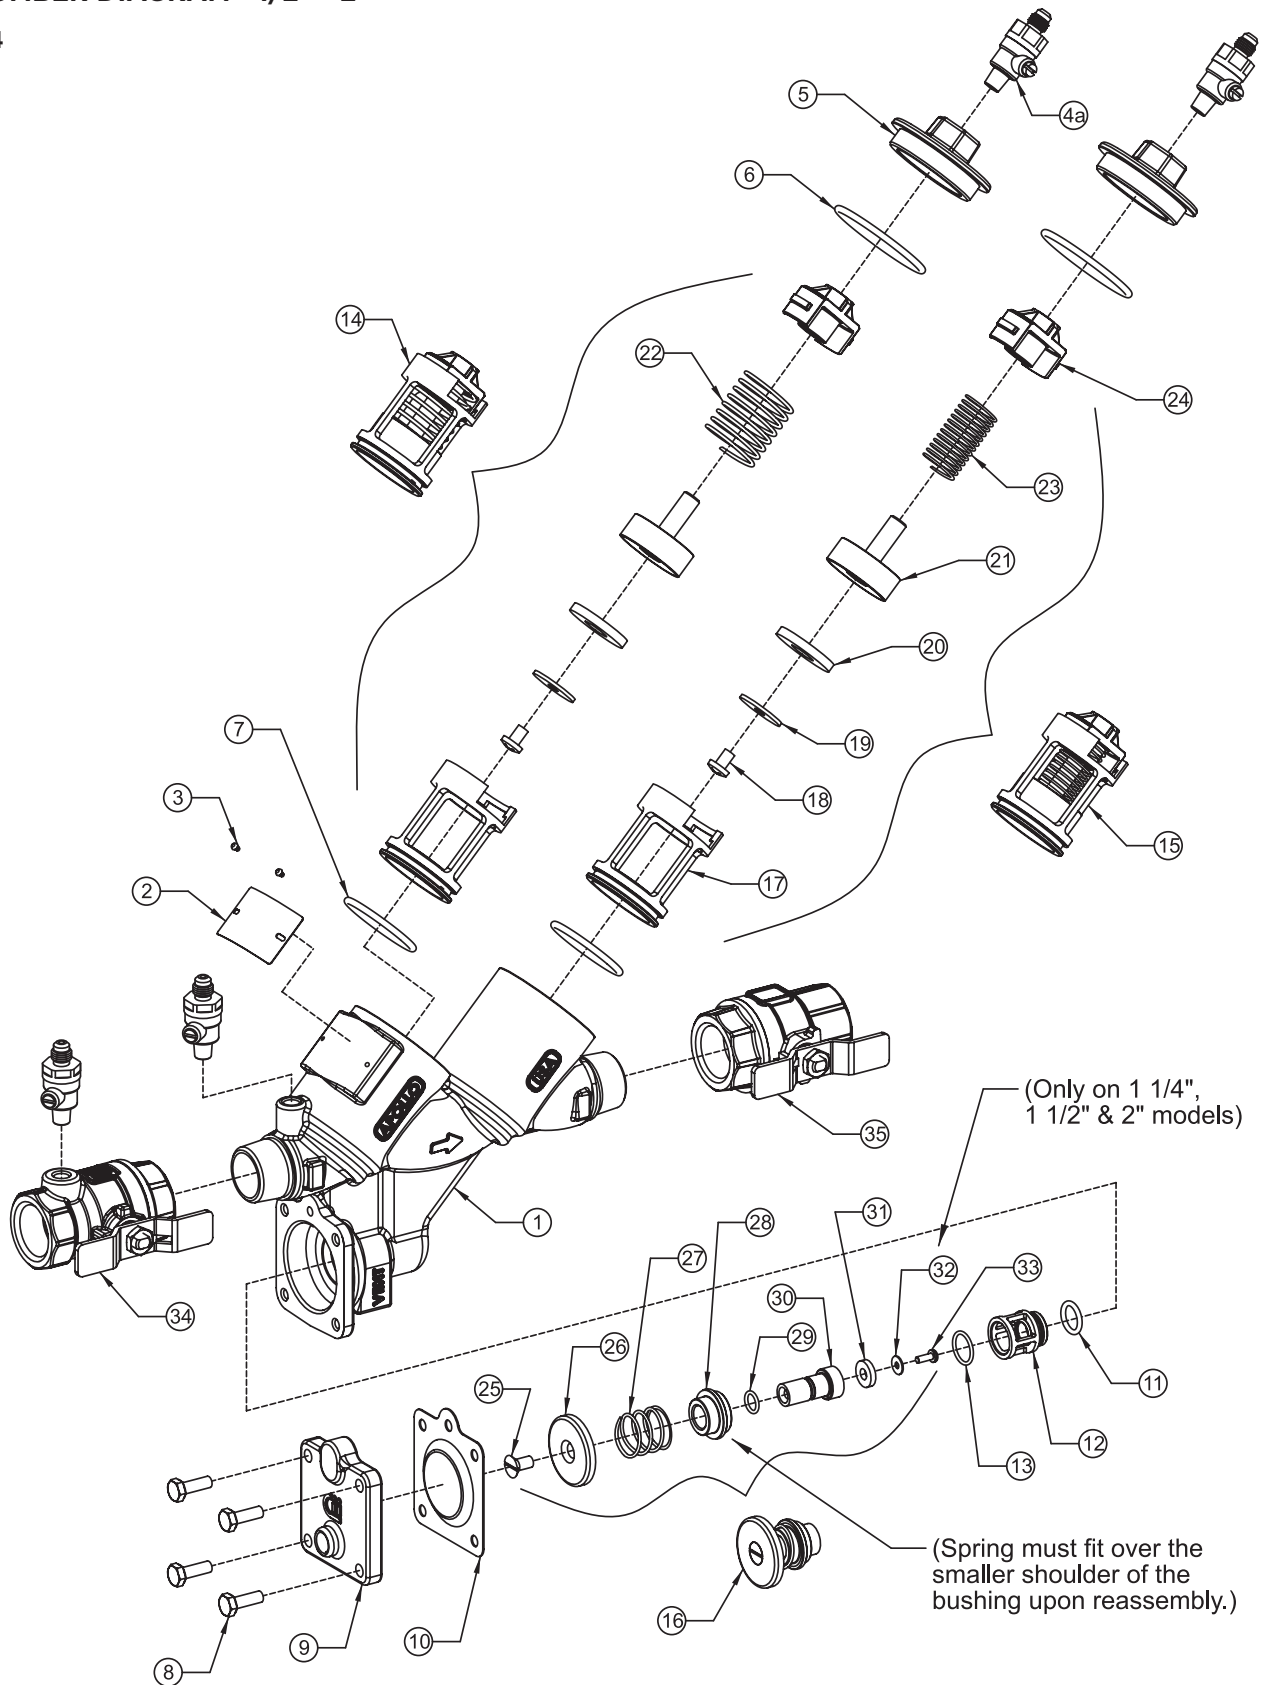

PART NUMBER DIAGRAM - 1/2" - 2"

FIGURE 4

PART NUMBER DIAGRAM - 3/4" - 1"

FIGURE 5

REPAIR KITS RP4A & RPLF4A - 1/2" - 2"

CHECK MODULE RUBBER KIT (ONE KIT REPAIRS ONE CHECK) (UNIVERSAL, FOR STANDARD & LEAD FREE VALVES)			QTY	SIZE				
				1/2"	3/4"	1"	1-1/4" - 1-1/2"	2"
ITEM #	REPAIR KIT MODEL NUMBER	ORDERING NUMBER	RK4A12CMR	RK4A34CMR	RK4A1CMR	RK4A112CMR	RK4A2CMR	
	ORDERING NUMBER		4A-003-01	4A-004-01	4A-005-01	4A-007-01	4A-008-01	
not shown	O-Ring Lubricant		I-9016-00					
20	Check Module Seat Disc	1	D-4771-00	D-4743-00	D-4770-00	D-4853-00	D-4873-00	
7	Check Module O-Ring	1	D-4880-00	D-4744-00	D-4882-00	D-4884-00	D-4885-00	
6	Cap O-Ring	1	D-4881-00	D-4812-00	D-4884-00	D-4885-00	D-4888-00	

RP FIRST CHECK COMPLETE KIT (ONE KIT REPAIRS ONE CHECK) (UNIVERSAL, FOR STANDARD & LEAD FREE VALVES)			QTY	SIZE				
				1/2"	3/4"	1"	1-1/4" - 1-1/2"	2"
ITEM #	REPAIR KIT MODEL NUMBER	ORDERING NUMBER	RK4A12RPCMC	RK4A34RPCMC	RK4A1RPCMC	RK4A112RPCMC	RK4A2RPCMC	
	ORDERING NUMBER		4A-003-03	4A-004-03	4A-005-03	4A-007-03	4A-008-03	
not shown	O-Ring Lubricant		I-9016-00					
14	Check Module S-Assy	1	W-9207-05	W-9208-05	W-9209-05	W-9210-05	W-9211-05	
7	Check Module O-Ring	1	D-4880-00	D-4744-00	D-4882-00	D-4884-00	D-4885-00	
6	Cap O-Ring	1	D-4881-00	D-4812-00	D-4884-00	D-4885-00	D-4888-00	

RP SECOND CHECK COMPLETE KIT (ONE KIT REPAIRS ONE CHECK) (UNIVERSAL, FOR STANDARD & LEAD FREE VALVES)			QTY	SIZE				
				1/2"	3/4"	1"	1-1/4" - 1-1/2"	2"
ITEM #	REPAIR KIT MODEL NUMBER	ORDERING NUMBER	RK4A12CMC	RK4A34CMC	RK4A1CMC	RK4A112CMC	RK4A2CMC	
	ORDERING NUMBER		4A-003-02	4A-004-02	4A-005-02	4A-007-02	4A-008-02	
not shown	O-Ring Lubricant		I-9016-00					
15	Check Module S-Assy	1	W-9075-05	W-9003-05	W-9074-05	W-9159-05	W-9204-05	
7	Check Module O-Ring	1	D-4880-00	D-4744-00	D-4882-00	D-4884-00	D-4885-00	
6	Cap O-Ring (for DC/RP)	1	D-4881-00	D-4812-00	D-4884-00	D-4885-00	D-4888-00	
extra part(s)	Bonnet O-Ring (for PVB)	1	D-4812-00	D-4883-00	D-4887-00	D-4858-00		