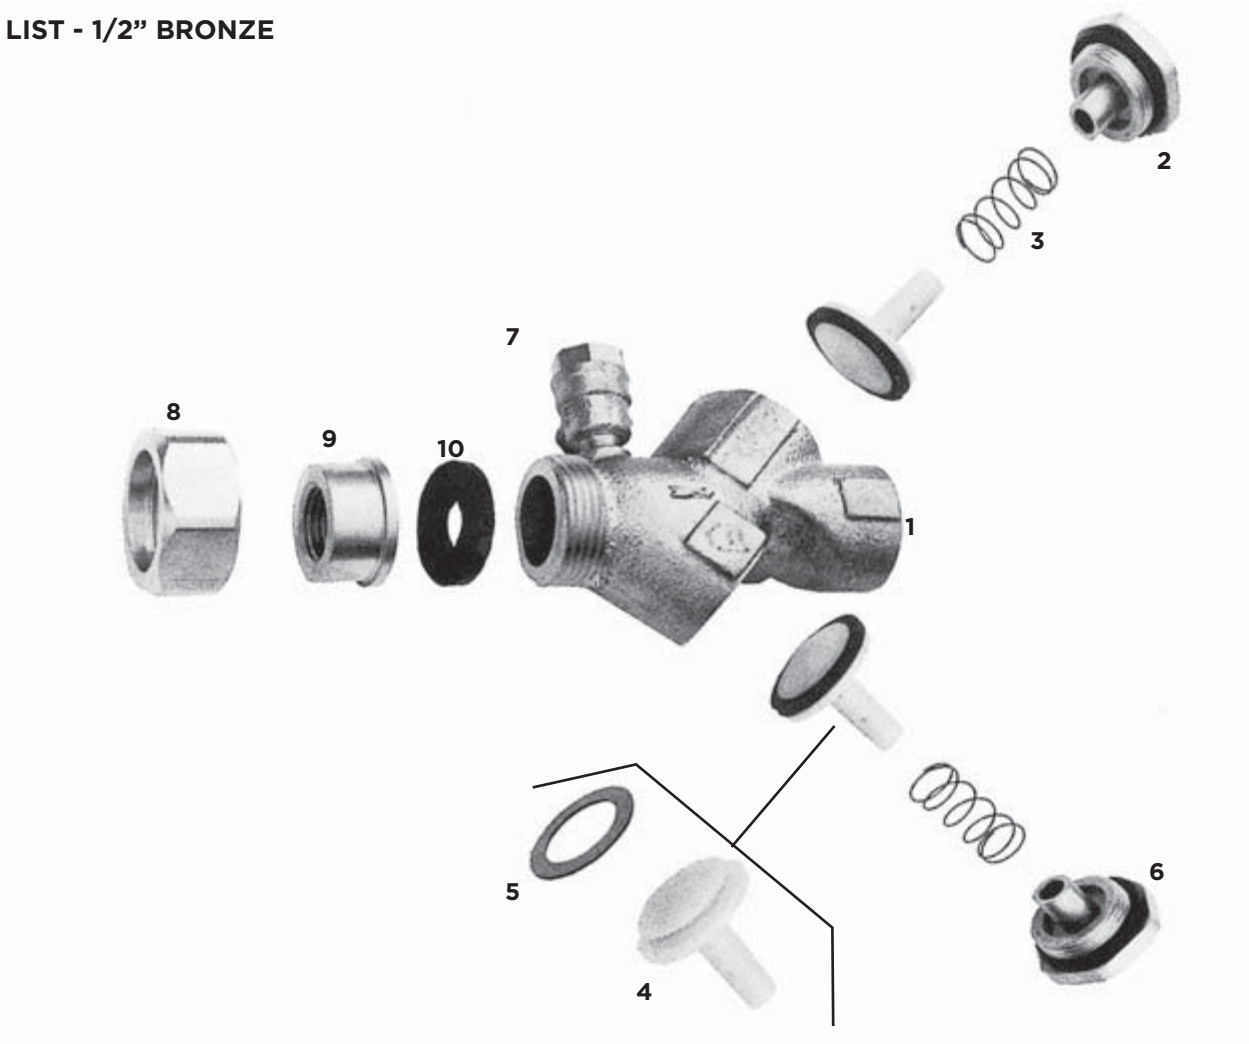

PARS LIST - 1/2" BRONZE

ITEM NO.	DESCRIPTION	QTY	PART NO.
1	Body	1	Consult Factory
2	Cap	2	F-3009-06
3	Spring	2	A-1750-00
4	Poppet	2	K-3404-00
5	Seat Disc	2	D-2600-00
6	Cap O-Ring	2	D-2501-00
7	Test Cock	3	78-257-01
8	Union Nut	1	C-1778-06
9	Tail Piece	1	L-5226-06
10	Seal	1	D-2607-00

REPAIRS KITS

MAJOR REPAIR KIT

40-300-02: Kit includes items (3 (2), 6 (2), part no. W-6759-06 (2)), n/s packet lube

RUBBER REPAIR KIT

40-300-01: Kit includes items (5 (2), 6 (2)), n/s packet lube

PART NUMBER DIAGRAM - 3/4" - 2" (BRONZE) TOP ENTRY

PARTS LIST - 3/4" - 2" (BRONZE) TOP ENTRY

40-100-T SERIES TOP ENTRY DOUBLE CHECK VALVE ASSEMBLY

ITEM NO.	DESCRIPTION	QUANTITY	PART NO.	
			3/4", 1"	1-1/4", 1-1/2", 2"
1	Body	1	Consult Factory	Consult Factory
2	Cap	2	F-3108-05	F-3115-05
3	Spring	2	A-1700-00	A-1701-00
4	Poppet	2	K-3362-00	K-3367-00
5	Seat Disc	2	D-2503-00	D-2508-00
6	Seat Retainer	2	D-2499-00	D-2509-00
7	Screw	2	B-1750-00	B-1750-00
8	Cap O-Ring	2	D-2500-00	D-2510-00
9	Test Cock	4	78-290-01	78-291-01
10	Check Seat	2	L-4864-00	L-4866-00
11	Check O-Ring	2	D-2274-00	D-2565-00
11	Check O-Ring	2	D-227400	D-256500

* 1/8" NPT plug needed for units without top mounted test cocks.
 ** 1/4" NPT plug needed for units without top mounted test cocks.

REPAIR KITS

KIT	PARTS INCLUDED	PART NO	
		3/4", 1"	1-1/4", 1-1/2", 2"
Major Repair Kit	(4 (2), 5 (2), 6 (2), 7 (2), 8 (2), 10 (2), 11 (2)), n/s packet lube	40-004-A5	40-007-A5
Check Valve Repair Kit	(4, 5, 6, 7, 8, 10, 11), n/s packet lube	40-004-A2	40-007-A2
Rubber Repair Kit	(5 (2), 8 (2), 11 (2)), n/s packet lube	40-004-A6	40-007-A6
Replaceable Seat Kit	(10 (2), 11 (2)), n/s packet lube	40-004-A8	40-007-A8