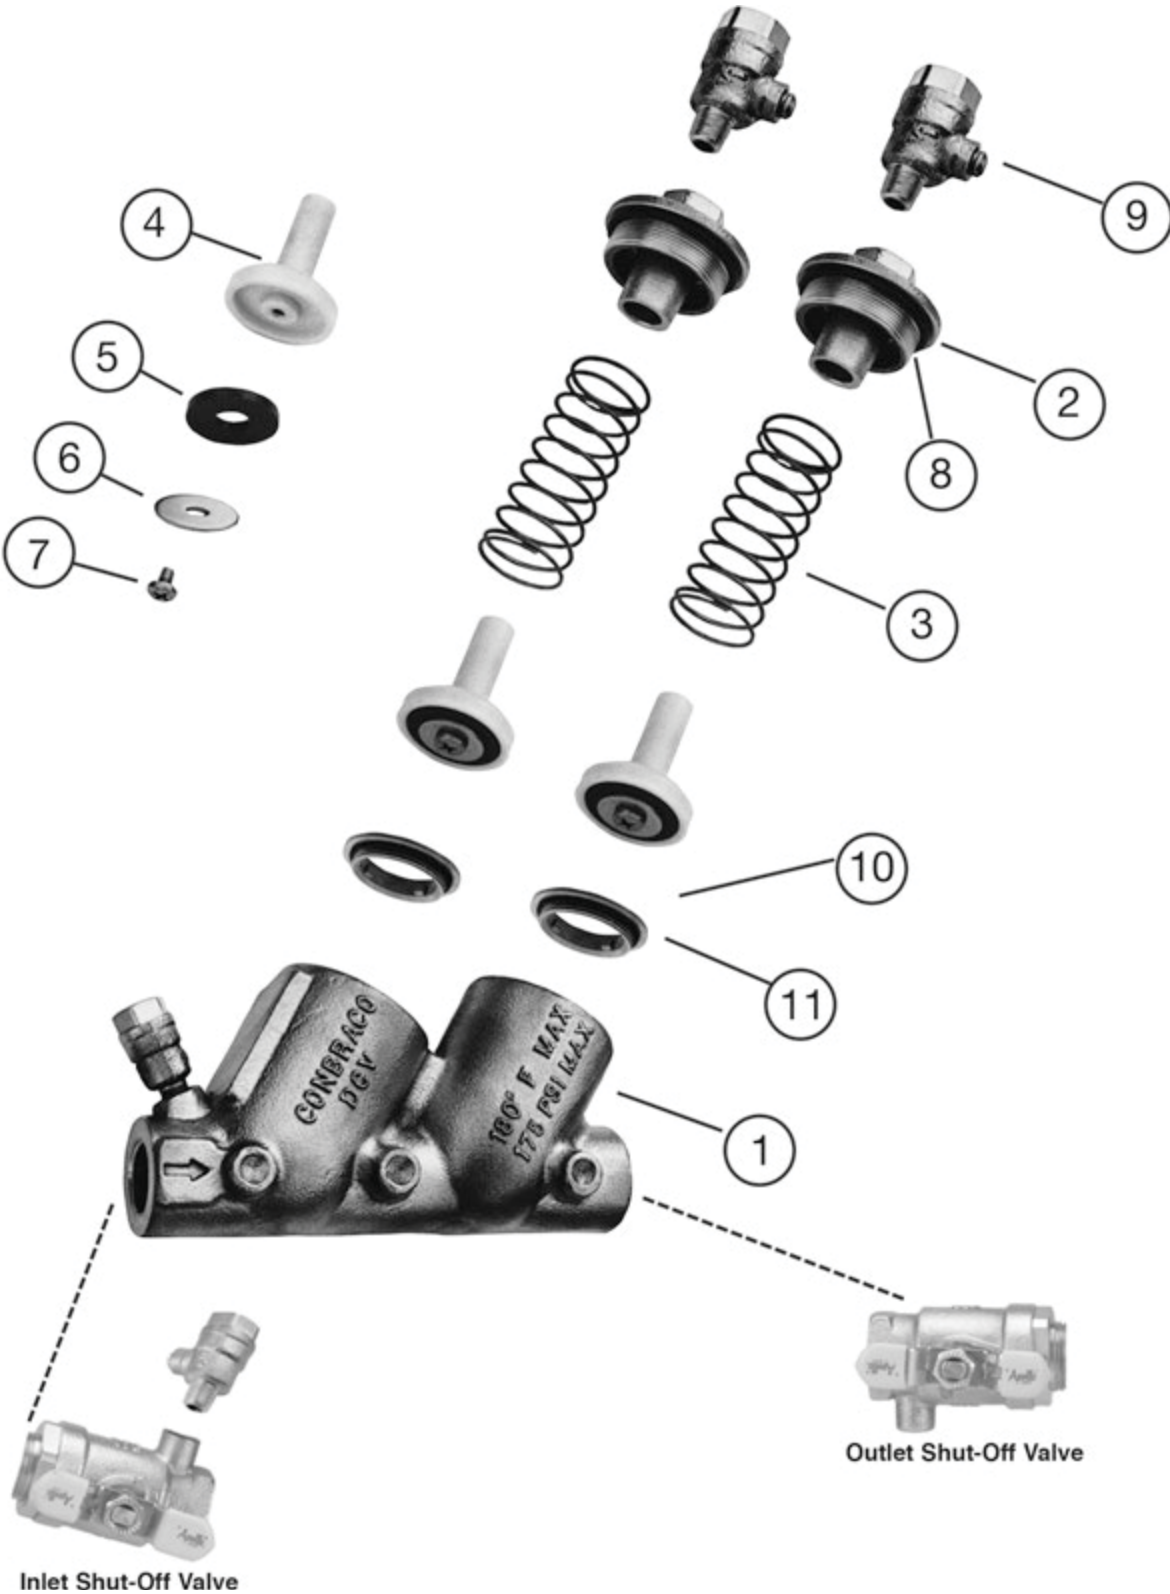

PARS LIST - 1/2" BRONZE

ITEM NO.	DESCRIPTION	QTY	PART NO.
1	Body	1	Consult Factory
2	Cap	2	F-3009-06
3	Spring	2	A-1750-00
4	Poppet	2	K-3404-00
5	Seat Disc	2	D-2600-00
6	Cap O-Ring	2	D-2501-00
7	Test Cock	3	78-257-01
8	Union Nut	1	C-1778-06
9	Tail Piece	1	L-5226-06
10	Seal	1	D-2607-00

REPAIRS KITS

MAJOR REPAIR KIT

40-300-02: Kit includes items (3 (2), 6 (2), part no. W-6759-06 (2)), n/s packet lube

RUBBER REPAIR KIT

40-300-01: Kit includes items (5 (2), 6 (2)), n/s packet lube

PART NUMBER DIAGRAM - 3/4" - 2" (BRONZE) TOP ENTRY

PARTS LIST - 3/4" - 2" (BRONZE) TOP ENTRY

40-100-T SERIES TOP ENTRY DOUBLE CHECK VALVE ASSEMBLY

ITEM NO.	DESCRIPTION	QUANTITY	PART NO.	
			3/4", 1"	1-1/4", 1-1/2", 2"
1	Body	1	Consult Factory	Consult Factory
2	Cap	2	F-3108-05	F-3115-05
3	Spring	2	A-1700-00	A-1701-00
4	Poppet	2	K-3362-00	K-3367-00
5	Seat Disc	2	D-2503-00	D-2508-00
6	Seat Retainer	2	D-2499-00	D-2509-00
7	Screw	2	B-1750-00	B-1750-00
8	Cap O-Ring	2	D-2500-00	D-2510-00
9	Test Cock	4	78-290-01	78-291-01
10	Check Seat	2	L-4864-00	L-4866-00
11	Check O-Ring	2	D-2274-00	D-2565-00
11	Check O-Ring	2	D-227400	D-256500

* 1/8" NPT plug needed for units without top mounted test cocks.
 ** 1/4" NPT plug needed for units without top mounted test cocks.

REPAIR KITS

KIT	PARTS INCLUDED	PART NO	
		3/4", 1"	1-1/4", 1-1/2", 2"
Major Repair Kit	(4 (2), 5 (2), 6 (2), 7 (2), 8 (2), 10 (2), 11 (2)), n/s packet lube	40-004-A5	40-007-A5
Check Valve Repair Kit	(4, 5, 6, 7, 8, 10, 11), n/s packet lube	40-004-A2	40-007-A2
Rubber Repair Kit	(5 (2), 8 (2), 11 (2)), n/s packet lube	40-004-A6	40-007-A6
Replaceable Seat Kit	(10 (2), 11 (2)), n/s packet lube	40-004-A8	40-007-A8